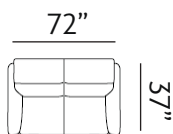

Sizes (LxWxH)

MM	1820 x 930 x 810	2470 x 930 x 810
Inches	72 x 37 x 32	97 x 37 x 32
CBM	1.12	1.52

Zigzag Springs

Ultraluxury high resilient foam

Upholstery Leather