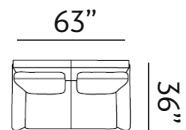

**Sizes (LxWxH)**

MM	1840 x 965 x 895	2485 x 965 x 895
Inches	72 x 38 x 35	98 x 38 x 35
CBM	1.35	1.81

Zigzag Springs

Ultraluxury high resilient foam

Upholstery Leather

**Sizes (LxWxH)**

MM	1090 x 955 x 890	1660 x 955 x 890	2245 x 955 x 890
Inches	43 x 38 x 35	66 x 38 x 35	89 x 38 x 35
CBM	0.5	0.75	1.01

Pocket  
Coil

Zigzag  
Springs

Ultraluxury high  
resilient foam

Upholstery  
Leather

**Sizes (LxWxH)**

MM	1030 x 920 x 945	1610 x 920 x 945	2185 x 920 x 945
Inches	41 x 36 x 37	63 x 36 x 37	86 x 36 x 37
CBM	0.82	1.21	1.71

Pocket  
Coil

Zigzag  
Springs

Ultraluxury high  
resilient foam

  
Upholstery  
Leather