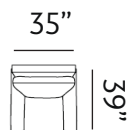

Sizes (LxWxH)

MM	880 x 990 x 940	1460 x 990 x 940	2050 x 990 x 940
Inches	35 x 39 x 37	57 x 39 x 37	81 x 39 x 37
CBM	0.67	1.1	1.53

Zigzag Springs

high resilient foam

Upholstery
Leather