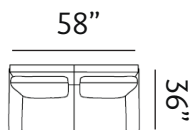

Sizes (LxWxH)

MM	875 x 905 x 920	1485 x 905 x 920	2100 x 905 x 920
Inches	34 x 36 x 36	58 x 36 x 36	83 x 36 x 36
CBM	0.52	0.86	1.20

Pocket Coils

Zigzag Springs

high resilient foam

Upholstery Leather