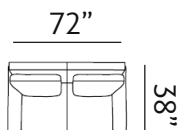

Sizes (LxWxH)

MM	1840 x 965 x 895	2485 x 965 x 895
Inches	72 x 38 x 35	98 x 38 x 35
CBM	1.35	1.81

Zigzag Springs

Ultraluxury high resilient foam

Upholstery Leather