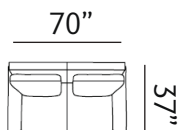

Sizes (LxWxH)

MM	1780 x 940 x 930	2080 x 940 x 930
Inches	70 x 37 x 37	82 x 37 x 37
CBM	0.92	1.07

Zigzag Springs

Ultraluxury high resilient foam

Upholstery Leather