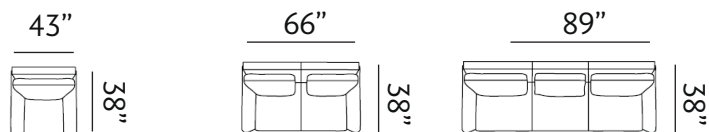

Sizes (LxWxH)

MM	1090 x 955 x 890	1660 x 955 x 890	2245 x 955 x 890
Inches	43 x 38 x 35	66 x 38 x 35	89 x 38 x 35
CBM	0.5	0.75	1.01

Pocket
Coil

Zigzag
Springs

Ultraluxury high
resilient foam

Upholstery
Leather