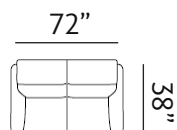

**Sizes (LxWxH)**

MM	1870 x 970 x 740	2330 x 970 x 740
Inches	74 x 38 x 29	92 x 38 x 29
CBM	1.22	1.53

Zigzag Springs

Ultraluxury high resilient foam

Upholstery Leather

**Sizes (LxWxH)**

MM	1820 x 930 x 810	2470 x 930 x 810
Inches	72 x 37 x 32	97 x 37 x 32
CBM	1.12	1.52

Zigzag Springs

Ultraluxury high resilient foam

Upholstery Leather

**Sizes (LxWxH)**

MM	1185 x 955 x 865	1820 x 955 x 865	2330 x 955 x 865
Inches	47 x 38 x 34	72 x 38 x 34	92 x 38 x 34
CBM	0.92	1.4	1.78

Zigzag Springs

Ultraluxury high resilient foam

Upholstery Leather