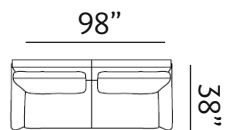

Sizes (LxWxH)

MM	1840 x 965 x 895	2485 x 965 x 895
Inches	72 x 38 x 35	98 x 38 x 35
CBM	1.35	1.81

Zigzag Springs

Ultraluxury high resilient foam

Upholstery Leather