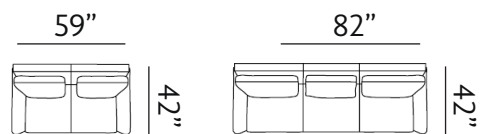

Sizes (LxWxH)

MM	1500 x 1055 x 790	2080 x 1055 x 790
Inches	59 x 42 x 31	82 x 42 x 31
CBM	1.11	1.53

Pocket
Coil

Zigzag
Springs

Ultraluxury high
resilient foam

Upholstery
Leather