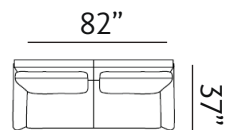

Sizes (LxWxH)

MM	1780 x 940 x 930	2080 x 940 x 930
Inches	70 x 37 x 37	82 x 37 x 37
CBM	0.92	1.07

Zigzag Springs

Ultraluxury high resilient foam

Upholstery Leather