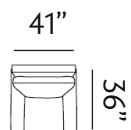

**Sizes (LxWxH)**

MM	1840 x 965 x 895	2485 x 965 x 895
Inches	72 x 38 x 35	98 x 38 x 35
CBM	1.35	1.81

Zigzag Springs

Ultraluxury high resilient foam

Upholstery Leather

**Sizes (LxWxH)**

MM	1090 x 955 x 890	1660 x 955 x 890	2245 x 955 x 890
Inches	43 x 38 x 35	66 x 38 x 35	89 x 38 x 35
CBM	0.5	0.75	1.01

Pocket  
Coil

Zigzag  
Springs

Ultraluxury high  
resilient foam

Upholstery  
Leather

**Sizes (LxWxH)**

MM	1030 x 920 x 945	1610 x 920 x 945	2185 x 920 x 945
Inches	41 x 36 x 37	63 x 36 x 37	86 x 36 x 37
CBM	0.82	1.21	1.71

Pocket  
Coil

Zigzag  
Springs

Ultraluxury high  
resilient foam

  
Upholstery  
Leather